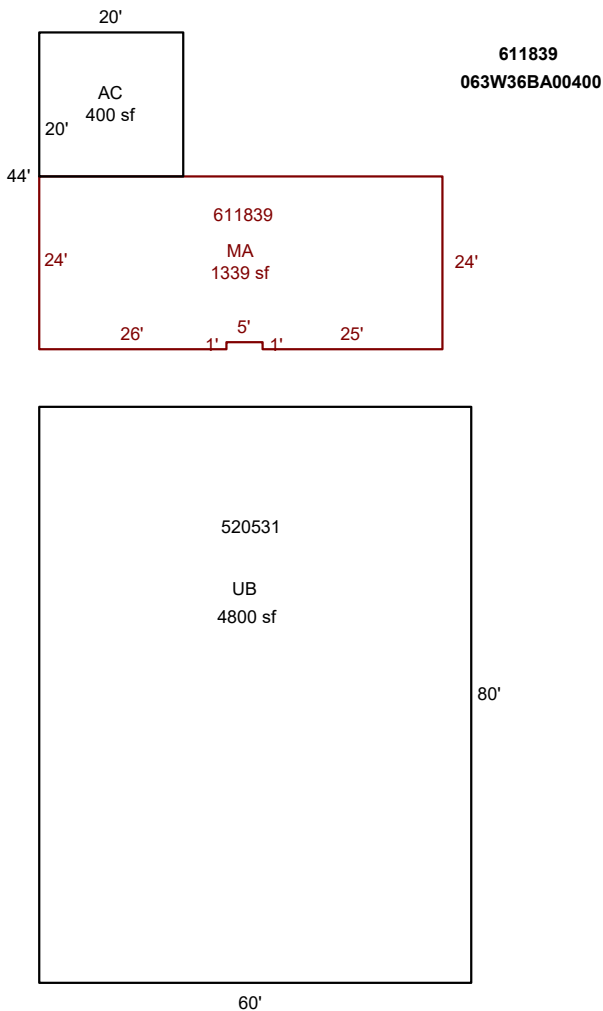

SKETCH/AREA TABLE ADDENDUM

SUBJECT INFO

File No.: 611839 Parcel No.: 063W36BA00400
 Property Address: 6447 Northmont Ln NE
 City: Keizer County: Marion State: OR ZipCode: 97303
 Owner:
 Client: Client Address:
 Appraiser Name: Inspection Date:

SKETCH

Sketch by ApexSketch

AREA CALCULATIONS SUMMARY						COMMENT TABLE 1	
Code	Description	Factor	Net Size	Perimeter	Net Totals		
GBA	UB	1.0	4800.0	280.0	4800.0	Drawn by AE 4.29.25 UPDATED BY LK 4.3.26	
GAR	AC	1.0	400.0	80.0	400.0		
MFH	MA	1.0	1339.0	162.0	1339.0		
						COMMENT TABLE 2	COMMENT TABLE 3
						7.18.25 CYCLE TS	
		Net LIVABLE	cnt	1 (rounded)	1,339		
		Net BUILDING	cnt	1 (rounded)	4,800		