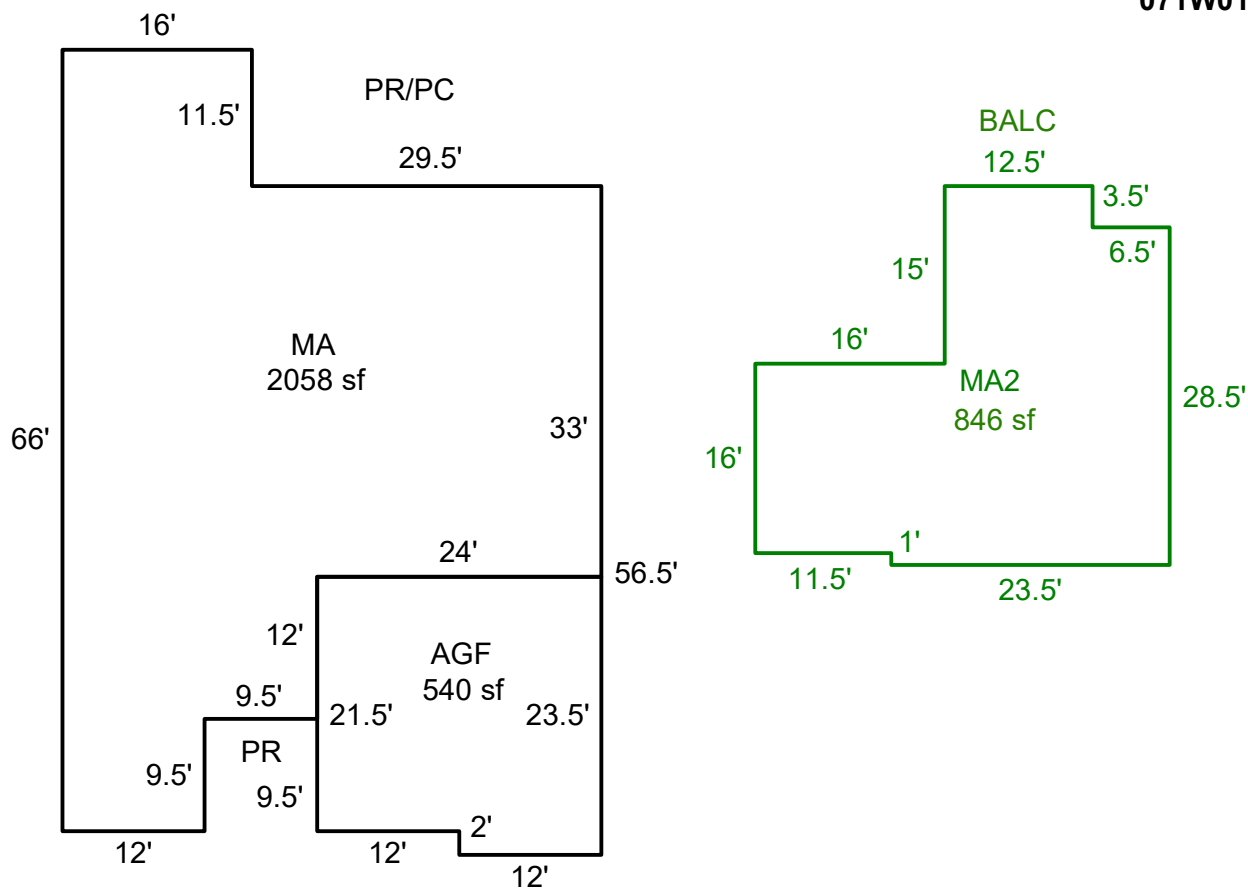

SKETCH/AREA TABLE ADDENDUM

SUBJECT INFO

File No.: 606468 Parcel No.: 071W01AC01800
 Property Address: 211 Heavenview Ter NE
 City: Silverton County: Marion State: OR ZipCode: 97381
 Owner:
 Client: Client Address:
 Appraiser Name: Inspection Date:

SKETCH

606468
071W01AC01800

Sketch by ApexSketch

AREA CALCULATIONS SUMMARY

Code	Description	Factor	Net Size	Perimeter	Net Totals
GLA	MA	1.0	2057.5	223.0	2057.5
GLA2	MA2	1.0	845.8	134.0	845.8
GAR	AGF	1.0	540.0	95.0	540.0

COMMENT TABLE 1

Drawn by AE 10.29.25
 Updated by AE 3.24.26

COMMENT TABLE 2

1/22/26 AG Tag N/C

COMMENT TABLE 3

Net LIVABLE cnt 2 (rounded) 2,903