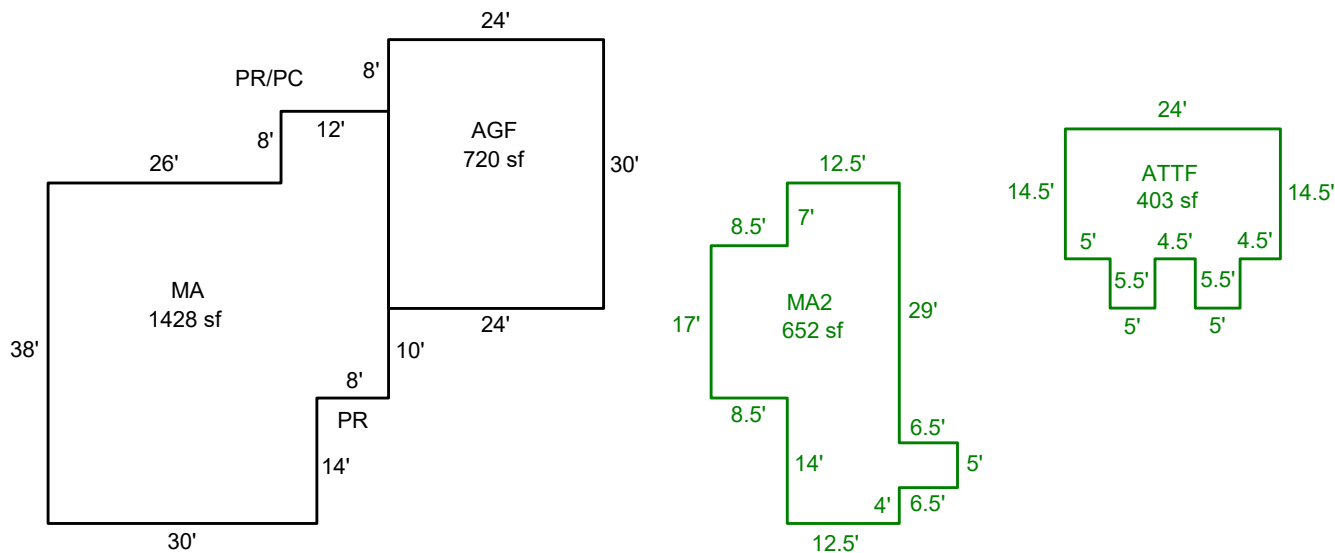

SKETCH/AREA TABLE ADDENDUM

SUBJECT INFO

File No.: 606460		Parcel No.: 071W01AC01000	
Property Address: 200 Heavenvue Terrace NE			
City: Silverton	County: Marion	State: OR	ZipCode: 97381
Owner:			
Client:		Client Address:	
Appraiser Name:		Inspection Date:	

SKETCH

606460
071W01AC01000

Sketch by ApexSketch

AREA CALCULATIONS SUMMARY						COMMENT TABLE 1		
Code	Description	Factor	Net Size	Perimeter	Net Totals	Drawn by AE 2.12.26		
GLA	MA	1.0	1428.0	168.0	1428.0			
GLA2	ATTF	1.0	403.0	99.0	1055.0			
GAR	AGF	1.0	720.0	108.0	720.0			
Net LIVABLE						cnt	3 (rounded)	2,483
						COMMENT TABLE 2	COMMENT TABLE 3	