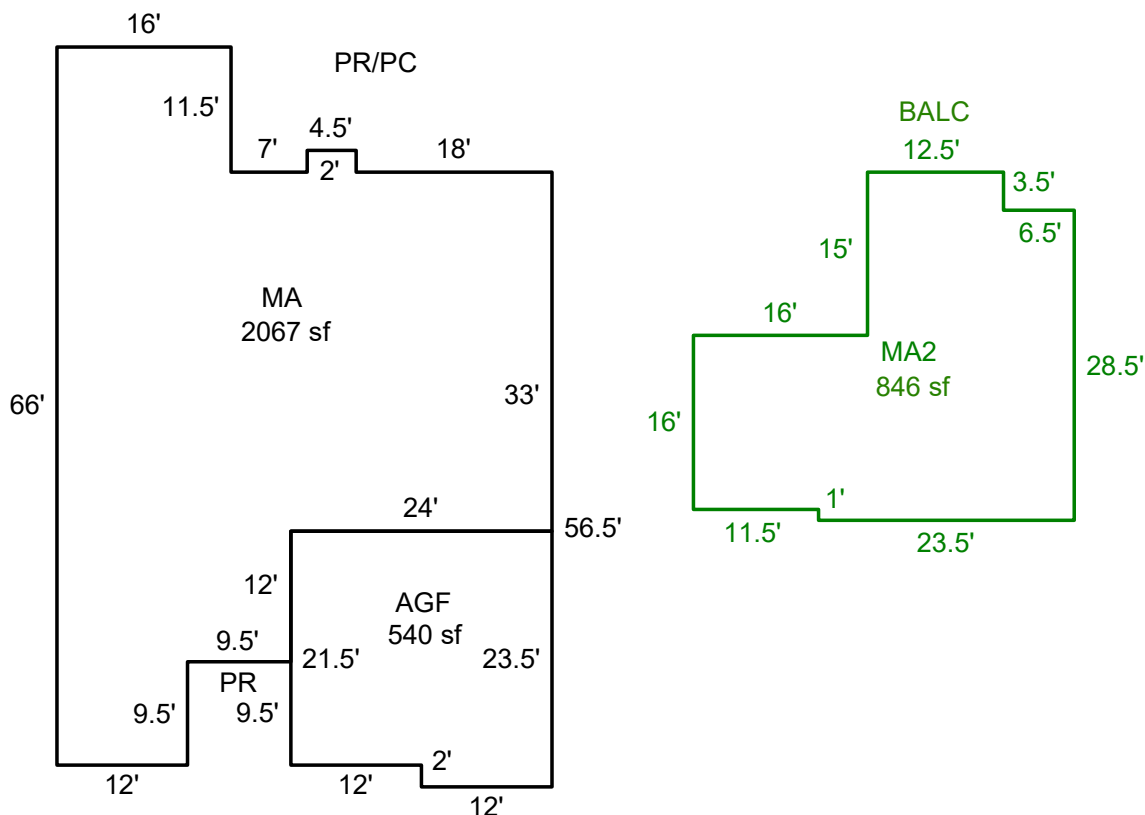

SKETCH/AREA TABLE ADDENDUM

SUBJECT INFO

File No.: 606468 Parcel No.: 071W01AC01800
 Property Address: 211 Heavenvue Ter NE
 City: Silverton County: Marion State: OR ZipCode: 97381
 Owner:
 Client: Client Address:
 Appraiser Name: Inspection Date:

SKETCH

606468
071W01AC01800

Sketch by ApexSketch

AREA CALCULATIONS SUMMARY						COMMENT TABLE 1		
Code	Description	Factor	Net Size	Perimeter	Net Totals			
GLA	MA	1.0	2066.5	227.0	2066.5	Drawn by AE 10.29.25		
GLA2	MA2	1.0	845.8	134.0	845.8			
GAR	AGF	1.0	540.0	95.0	540.0			
Net LIVABLE						cnt	2 (rounded)	2,912
						COMMENT TABLE 2	COMMENT TABLE 3	