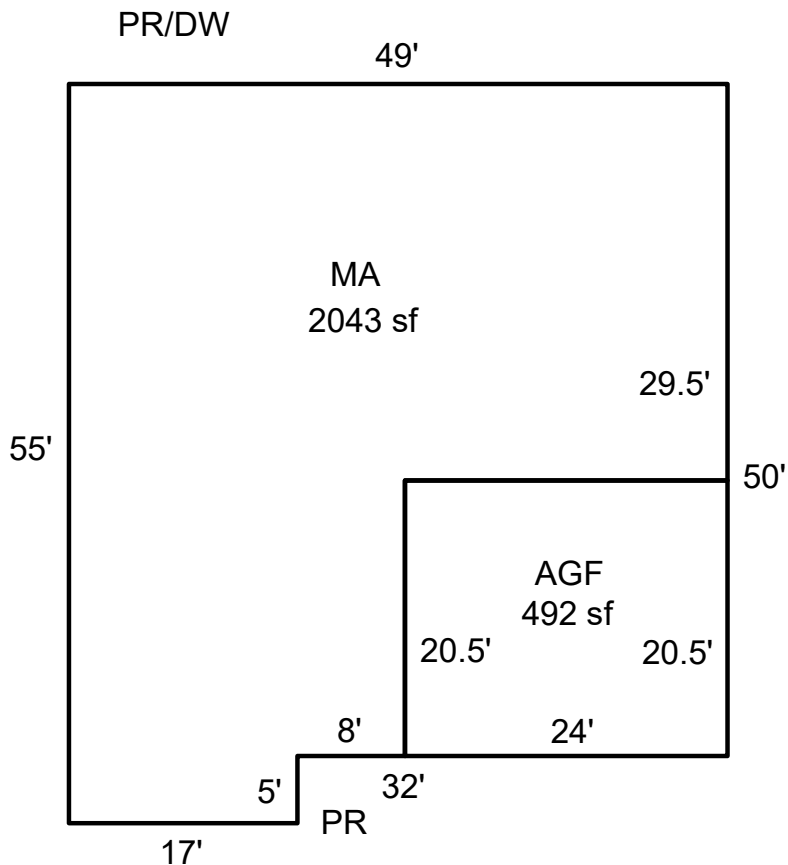

SKETCH/AREA TABLE ADDENDUM

SUBJECT INFO

File No.: 606452	Parcel No.: 071W01AC00200
Property Address: 781 Riley Dr	
City: Silverton	County: Marion
State: OR	ZipCode: 97381
Owner:	
Client:	
Appraiser Name:	Client Address:
Inspection Date:	

SKETCH

606452
071W01AC00200

Sketch by ApexSketch

AREA CALCULATIONS SUMMARY

Code	Description	Factor	Net Size	Perimeter	Net Totals
GLA	MA	1.0	2043.0	208.0	2043.0
GAR	AGF	1.0	492.0	89.0	492.0

COMMENT TABLE 1

Drawn by AE 4.18.25
Updated by AE 10.27.25