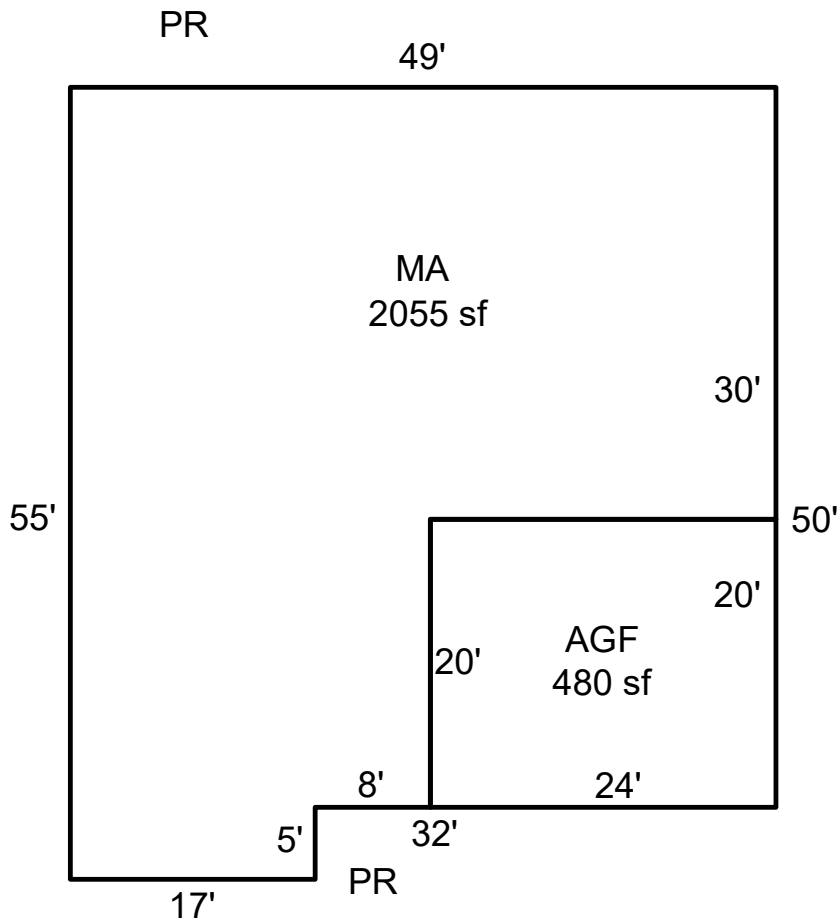

SKETCH/AREA TABLE ADDENDUM

SUBJECT INFO

File No.: 606452 Parcel No.: 071W01AC00200
 Property Address: 781 Riley Dr
 City: Silverton County: Marion State: OR ZipCode: 97381
 Owner:
 Client: Client Address:
 Appraiser Name: Inspection Date:

SKETCH

606452
071W01AC00200

Sketch by ApexSketch

AREA CALCULATIONS SUMMARY

Code	Description	Factor	Net Size	Perimeter	Net Totals
GLA	MA	1.0	2054.7	208.0	2054.7
GAR	AGF	1.0	480.0	88.0	480.0

COMMENT TABLE 1

Drawn by AE 4.18.25

COMMENT TABLE 2

COMMENT TABLE 3

Net LIVABLE cnt 1 (rounded) 2,055