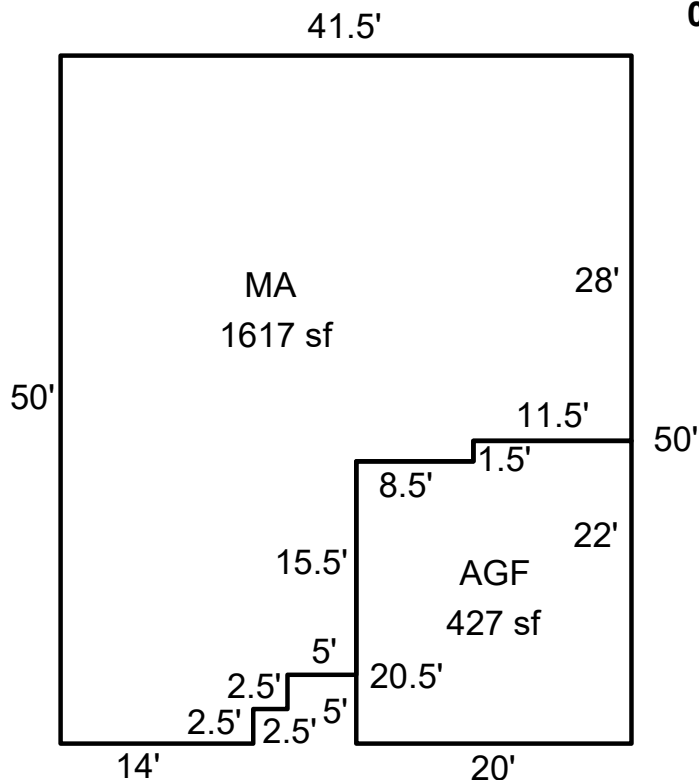

SKETCH/AREA TABLE ADDENDUM

SUBJECT INFO

File No.: 606458	Parcel No.: 071W01AC00800
Property Address: 757 Riley Dr	
City: Silverton	County: Marion
State: OR	ZipCode: 97381
Owner:	
Client:	
Client Address:	
Appraiser Name:	
Inspection Date:	

SKETCH

606458

071W01AC00800

Sketch by ApexSketch

AREA CALCULATIONS SUMMARY

Code	Description	Factor	Net Size	Perimeter	Net Totals
GLA	MA	1.0	1616.5	183.0	1616.5
GAR	AGF	1.0	427.3	84.0	427.3

COMMENT TABLE 1

Drawn by AE 8.22.24
Updated by AE 12.13.24