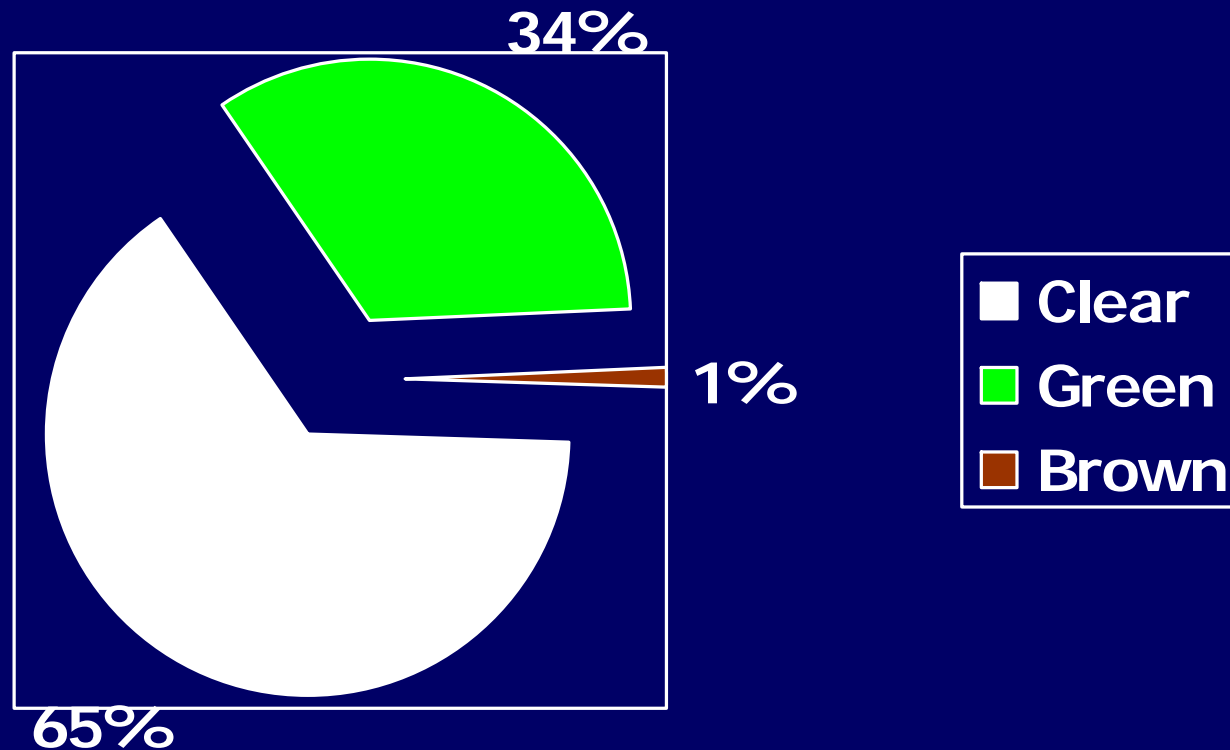

# Garten Services, Inc.

**BI-WEEKLY SET-OUT RATE FOR THE  
BLUE CARTS HOVERS AT 80-90%.**

# 10-15% OF BLUE CART CUSTOMERS ALSO SET OUT RED BASKETS

**A LOT OF SPECIAL HANDLING**

WE LIMIT OUR COLOR-SORTING TO TWO CATEGORIES. (CLEAR AND COLORED)